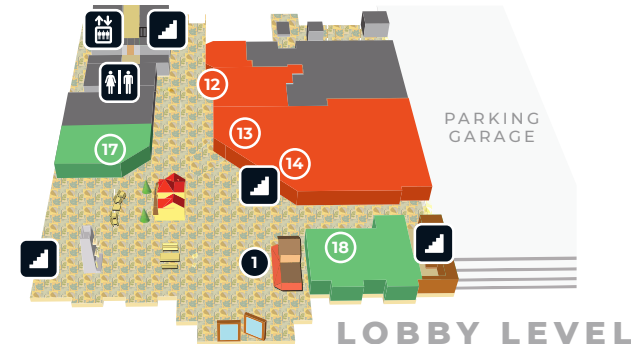

MAP

Southern California

- Restrooms
- Elevator
- Stairs

LOWER LEVEL

LOBBY LEVEL

LEVEL 3

GUEST SERVICES

- 1 Front Desk and Guest Services
- 2 Splash Center

GROUPS & MEETINGS

- 19 Reception
- 20 Blue Oak I
- 21 Blue Oak II
- 22 Redwood I
- 23 Redwood II
- 24 Redwood III
- 25 Redwood IV
- 26 Redwood V
- 27 Sugar Pine I
- 28 Sugar Pine II
- 29 White Pine I
- 30 White Pine II
- 31 Eagles Landing Boardroom
- 32 Celebration Room