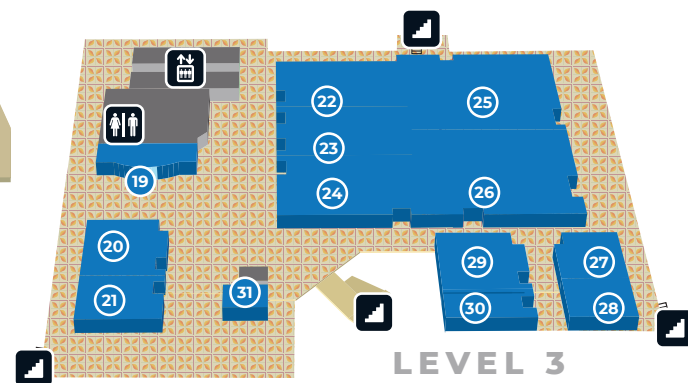

MAP

Southern California

- Restrooms
- Elevator
- Stairs

LOWER LEVEL

LOBBY LEVEL

LEVEL 3

GUEST SERVICES

- 1 Front Desk and Guest Services
- 2 Splash Center

GROUPS & MEETINGS

- 19 Reception
- 20 Blue Oak I
- 21 Blue Oak II
- 22 Redwood I
- 23 Redwood II
- 24 Redwood III
- 25 Redwood IV
- 26 Redwood V
- 27 Sugar Pine I
- 28 Sugar Pine II
- 29 White Pine I
- 30 White Pine II
- 31 Eagles Landing Boardroom
- 32 Celebration Room