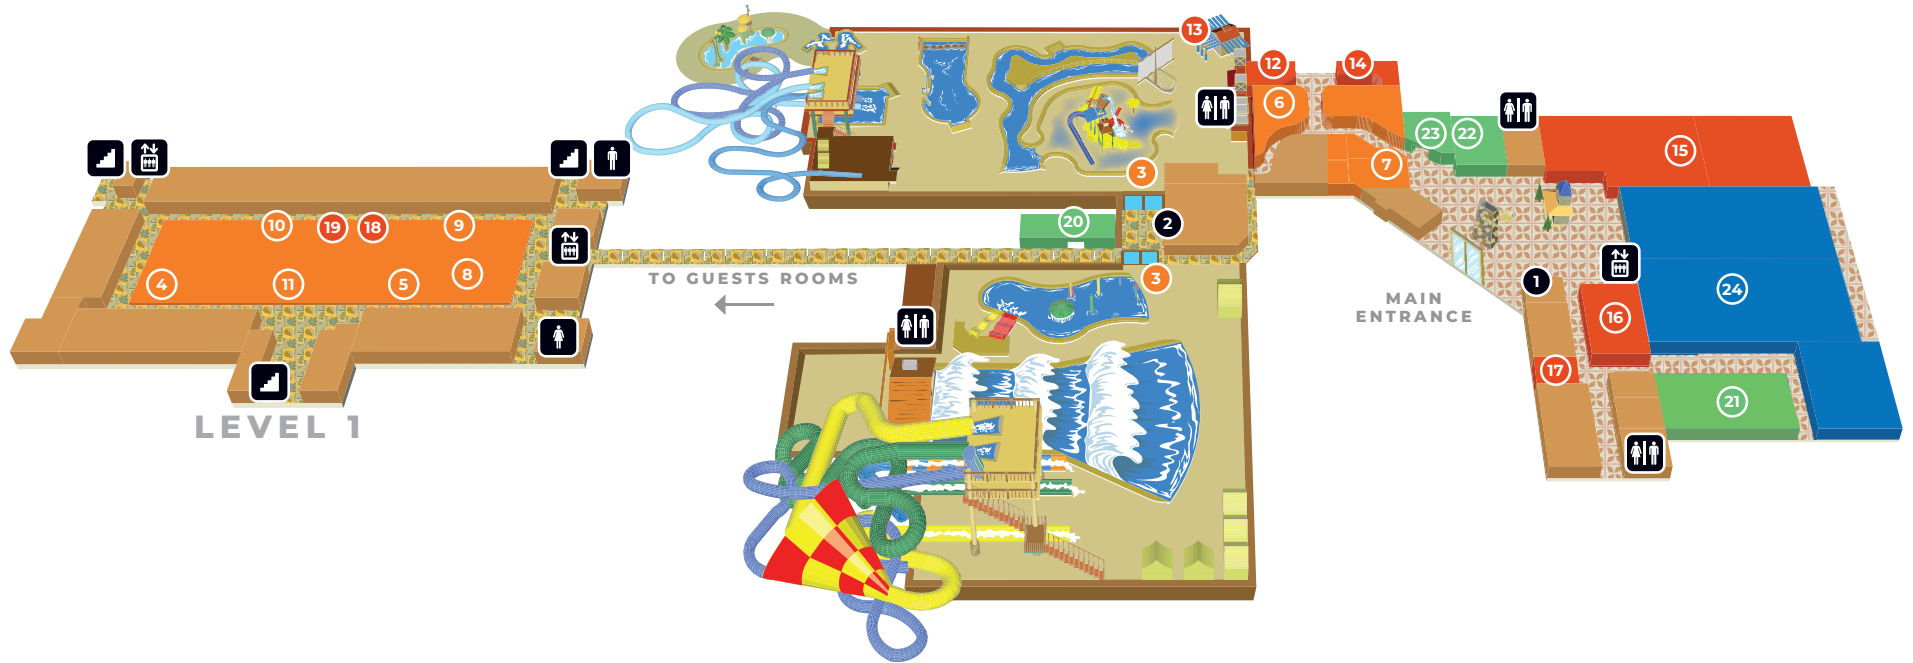

Massachusetts

MAP

- Restrooms
- Elevator
- Stairs

GUEST SERVICES

- 1 Front Desk and Guest Services
- 2 Splash Services

ATTRACTIONS

- 3 Bear Track Landing
Pools, slides and water activities for every age
- 4 Howler's Peak Adventure Trail
A multi-story indoor playground
- 5 Rustic Ridge Rock Wall
Rock-climbing fun
- 6 Northern Lights Arcade
The newest games, plus prizes
- 7 MagiQuest
An interactive adventure game
- 8 Megaventure
Virtual reality games, action and fun

DINING

- 9 Howl at the Moon Mini Golf
Nine challenging holes
- 10 Howlers Peak Ropes Course
An elevated obstacle course on ropes
- 11 Olivers Mining Co.
A sand-sifting hunt for gemstones
- 12 Hungry as a Wolf
Pizza, pasta and other Italian favorites
- 13 Buckets
Burgers, sandwiches, salads, and snacks
- 14 Bear Paw Sweets & Eats
Cupcakes, ice cream and baked goods
- 15 Lodge Wood Fire Grill
Locally-sourced food and beverage
- 16 Lodge Bar
Cocktails and ice-cold beer

GROUPS & MEETINGS

- 24 Conference Center