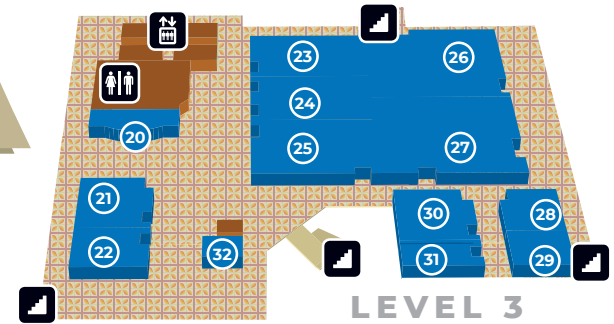

# ANAHEIM MAP

-  Restrooms
-  Elevator
-  Stairs

LOWER LEVEL

LOBBY LEVEL

LEVEL 3

## GUEST SERVICES

- 1 Front Desk and Guest Services**
- 2 Fitness Center**  
Located on Level 2

## GROUPS & MEETINGS

- 20 Reception**
- 21 Blue Oak I**
- 22 Blue Oak II**
- 23 Redwood I**
- 24 Redwood II**
- 25 Redwood III**
- 26 Redwood IV**
- 27 Redwood V**
- 28 Sugar Pine I**
- 29 Sugar Pine II**
- 30 White Pine I**
- 31 White Pine II**
- 32 Eagles Landing Boardroom**
- 33 Celebration Room**