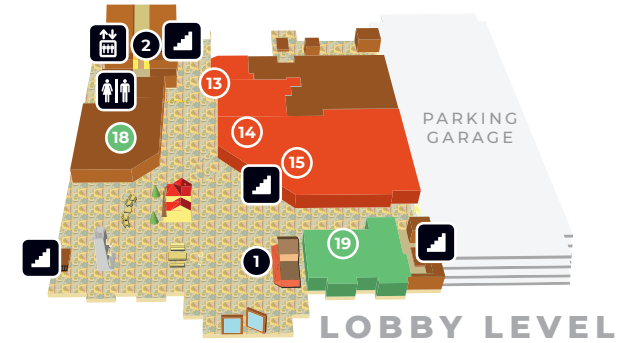

# ANAHEIM MAP

-  Restrooms
-  Elevator
-  Stairs

LOWER LEVEL

LOBBY LEVEL

LEVEL 3

## GUEST SERVICES

- 1 Front Desk and Guest Services**
- 2 Fitness Center**  
Located on Level 2

## GROUPS & MEETINGS

- 20 Reception**
- 21 Blue Oak I**
- 22 Blue Oak II**
- 23 Redwood I**
- 24 Redwood II**
- 25 Redwood III**
- 26 Redwood IV**
- 27 Redwood V**
- 28 Sugar Pine I**
- 29 Sugar Pine II**
- 30 White Pine I**
- 31 White Pine II**
- 32 Eagles Landing Boardroom**
- 33 Celebration Room**