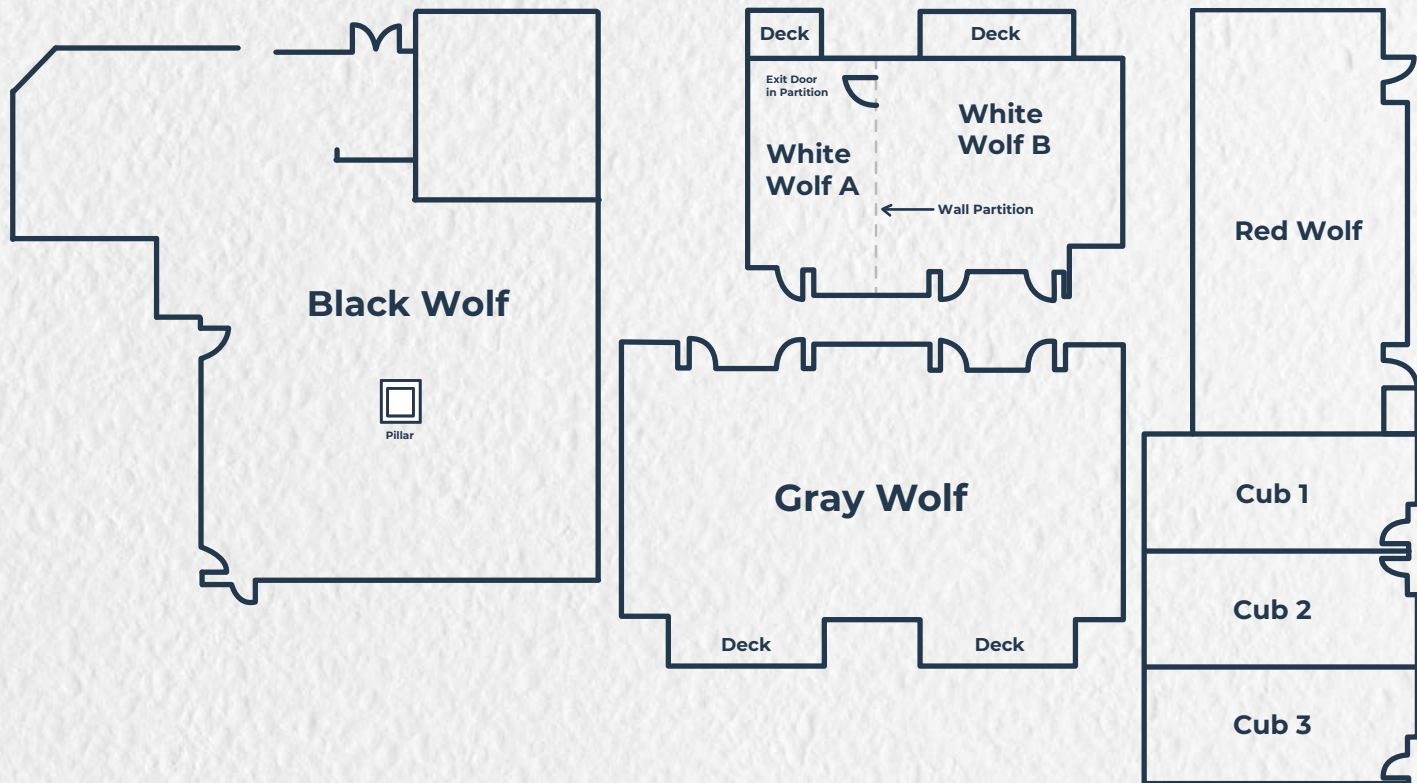

GREAT WOLF LODGE® WISCONSIN

Function Space Configurations and Specifications

Room Name	Sq. Ft.	L x W x H (Ft)	Classroom	Banquet	Theater	Reception	U-Shape	Hollow Square
Black Wolf	3,005	55' x 65' x 9'	128	200	180	200	32	48
Gray Wolf	1,620	30' x 55' x 9'	72	88	100	88	36	36
White Wolf	960	26' x 41' x 9'	48	56	80	56	34	34
Red Wolf	1,400	25' x 33' x 9'	72	80	92	80	36	36
Cub 1 - Boardroom	478	15' x 33' x 9'	N/A	N/A	N/A	N/A	N/A	N/A
Cub 2	478	15' x 33' x 9'	20	24	36	24	22	26
Cub 3	478	15' x 33' x 9'	20	24	36	24	22	26

Resort Accommodations

- Located in scenic Wisconsin Dells, WI, conveniently off I-90/94
- 8,419 sq. ft. of flexible meeting space
- Seven separate and configurable meeting rooms
- Customizable catering solutions built to your preference
- Complimentary high-speed wireless Internet access
- 434 spacious guest suites