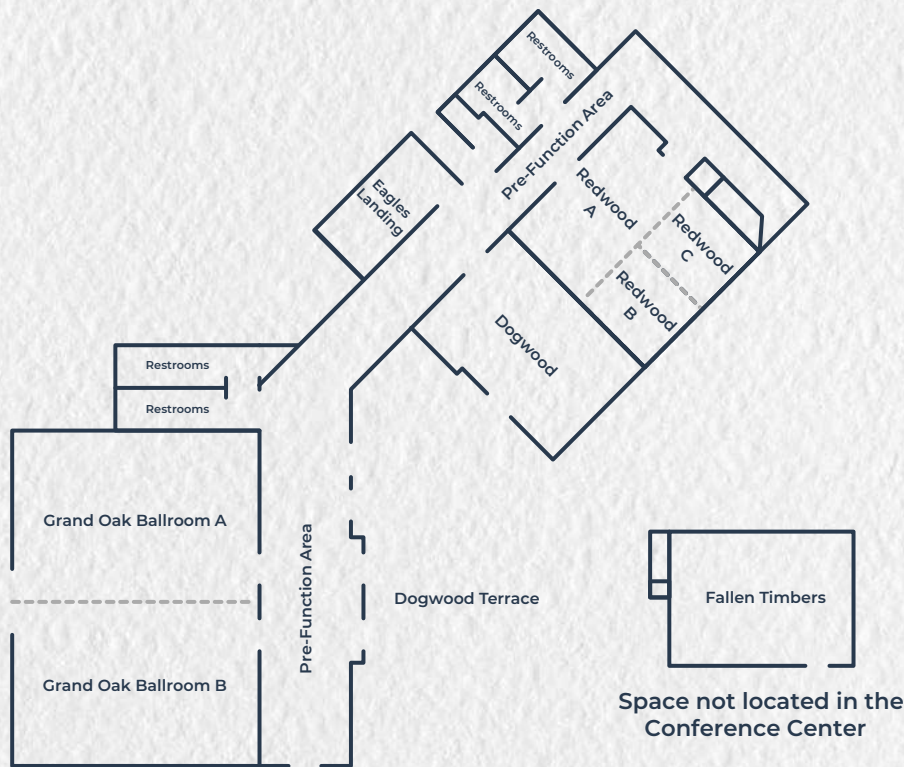

## Function Space Configurations and Specifications

### Resort Accommodations

- Conveniently located off I-64, just minutes from historic Colonial Williamsburg
- 13,534 sq. ft. of flexible meeting space
- Eight separate and configurable meeting rooms
- Catering solutions built to your preference and budget
- Complimentary high-speed wireless Internet access
- Complimentary on-site parking
- 405 spacious guest suites