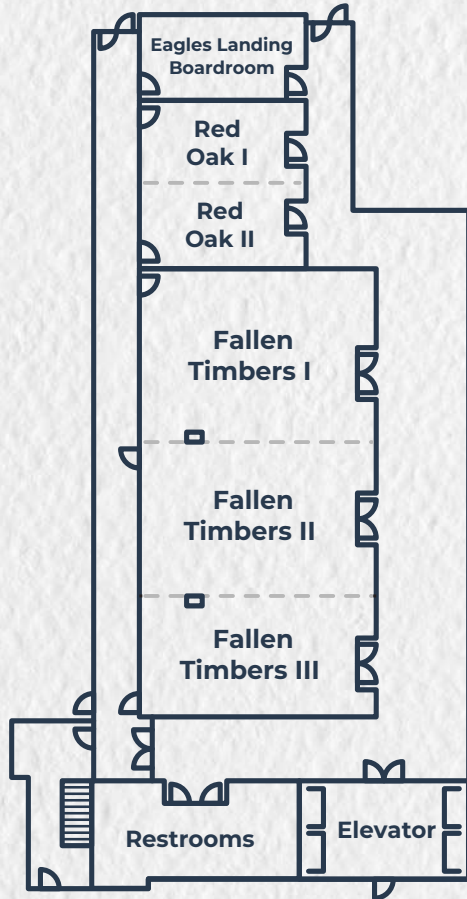

# GREAT WOLF LODGE® MINNESOTA

## Function Space Configurations and Specifications

### Resort Accommodations

- Located on East American Boulevard adjacent to the Mall of America
- 5,957 sq. ft. of flexible meeting space
- Six separate and configurable meeting rooms
- Customizable catering solutions built to your preference
- Complimentary high-speed wireless Internet access
- Complimentary on-site parking
- 404 spacious guest suites