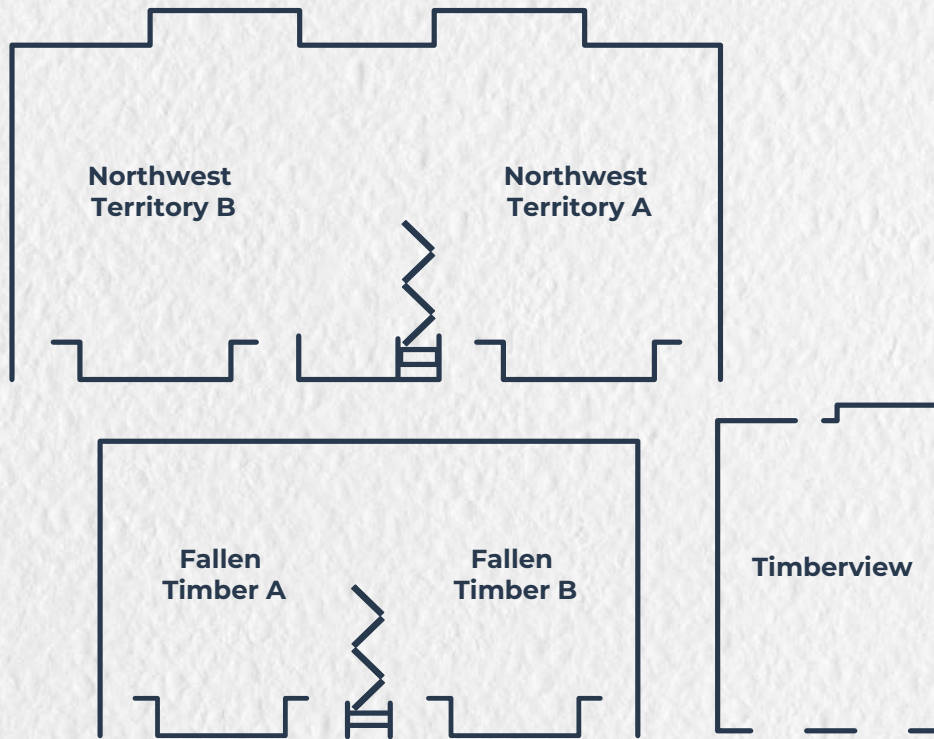

GREAT WOLF LODGE® KANSAS

Function Space Configurations and Specifications

Resort Accommodations

- Located off I-435, in the Legends at Village West entertainment district
- 4,431 sq. ft. of flexible meeting space
- Three separate and configurable meeting rooms
- Customizable catering solutions built to your preference
- Complimentary high-speed wireless Internet access
- Complimentary on-site parking
- 281 spacious guest suites

Room Name	Sq. Ft.	L x W x H (Ft)	Classroom	Banquet	Theater	Reception	U-Shape	Hollow Square
Northwest Territory (A-B)	2,100	70' x 30' x 9'	120	120	210	180	60	68
Northwest Territory A	840	28' x 30' x 9'	40	40	60	60	24	28
Northwest Territory B	1,260	42' x 30' x 9'	80	80	150	120	36	44
Fallen Timber (A-B)	1,680	56' x 30' x 11'	90	100	150	150	40	48
Fallen Timber A	840	28' x 30' x 11'	45	40	75	75	20	24
Fallen Timber B	840	28' x 30' x 11'	45	40	75	75	20	24
Timberview	651	26' x 18' x 11'	20	24	40	50	20	24