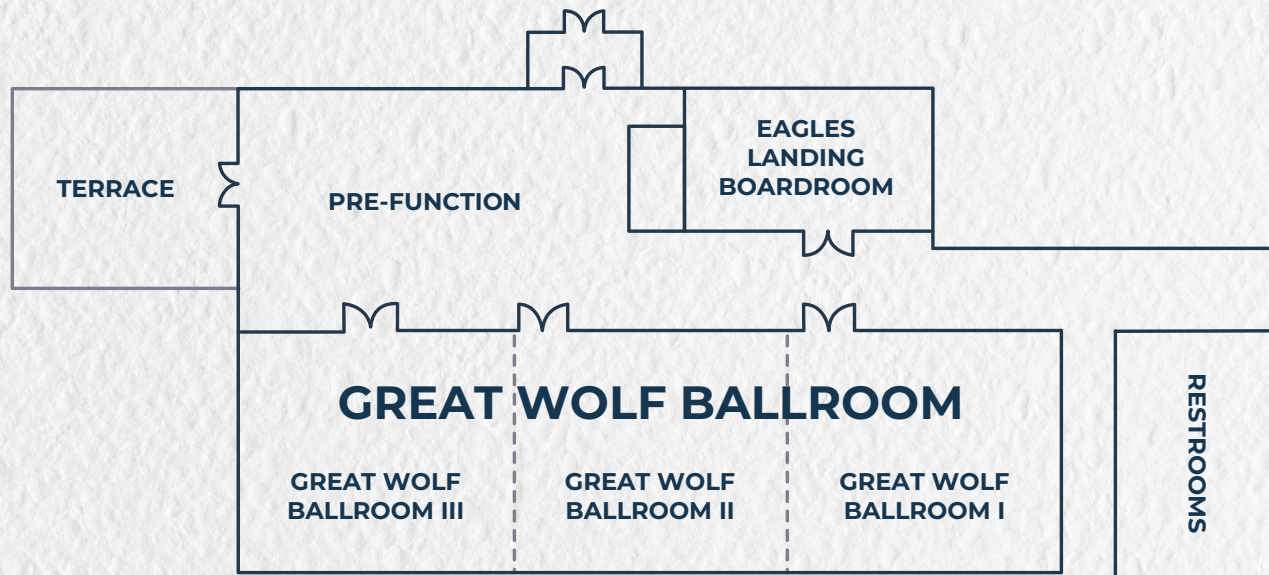

# GREAT WOLF LODGE® MARYLAND

## Function Space Configurations and Specifications

### Resort Accommodations

- Located approximately 35 miles North East of Baltimore
- 7,000 sq. ft. of flexible meeting space
- Three separate and configurable meeting rooms
- Customizable catering solutions built to your preference
- Complimentary high-speed wireless Internet access
- 700 spacious guest suites
- Dedicated Conference Center entrance
- Party and event venues positioned away from waterpark and family activities

Room Name	Sq. Ft.	Classroom	Banquet	Theater	Reception	U-Shape	Hollow Square
Great Wolf Ballroom	4,581	191	381	508	458	131	110
Great Wolf Ballroom I	1,527	64	127	169	153	44	37
Great Wolf Ballroom II	1,527	64	127	169	153	44	37
Great Wolf Ballroom III	1,527	64	127	169	153	44	37
Eagles Landing Boardroom	657	27	55	73	66	19	16
Pre-Function	1,651	0	0	0	165	0	0