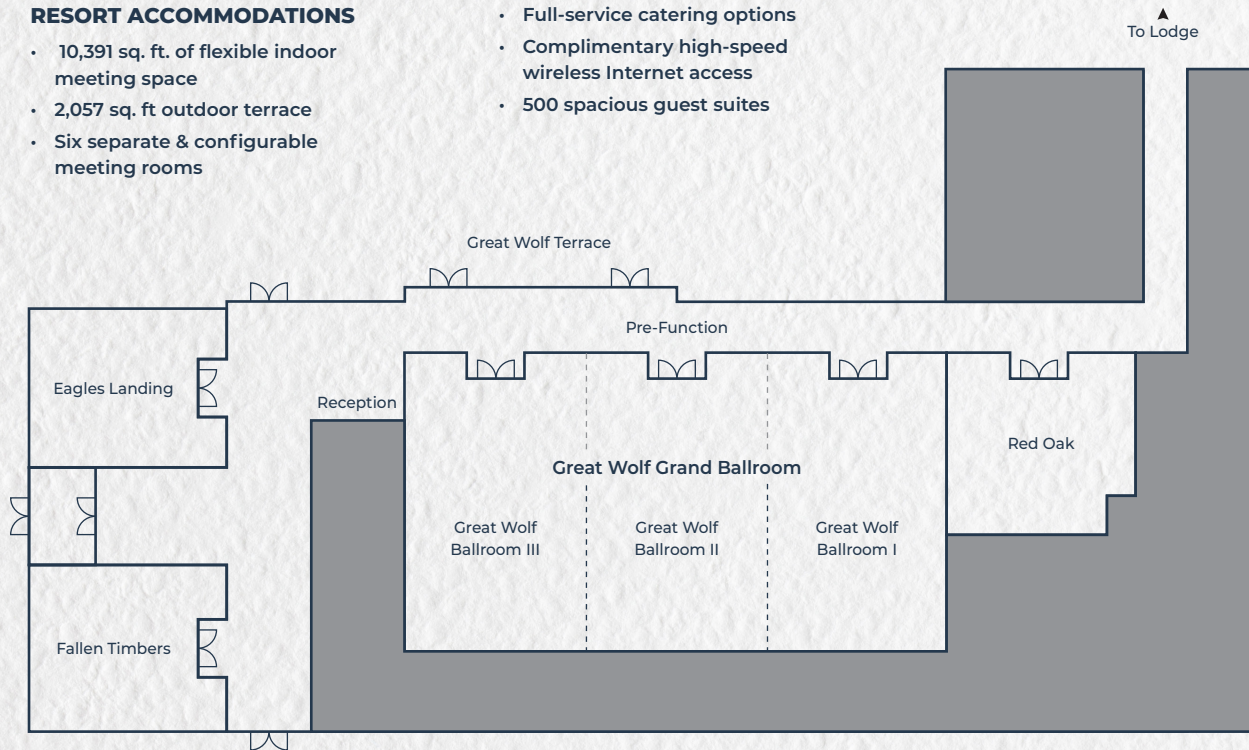

GREAT WOLF LODGE®

NORTHERN CALIFORNIA

Function Space Configurations and Specifications

RESORT ACCOMMODATIONS

- 10,391 sq. ft. of flexible indoor meeting space
- 2,057 sq. ft outdoor terrace
- Six separate & configurable meeting rooms

- Full-service catering options
- Complimentary high-speed wireless Internet access
- 500 spacious guest suites

Room Name	Sq. Ft.	L x W x H (Ft)	Classroom	Banquet	Theater	Reception	U-Shape	Hollow Square
Great Wolf Grand Ballroom	3,682	44' x 85' x 15.5'	120	220	380	380	104	104
Great Wolf Ballroom I	1,174	44' x 27' x 15.5'	30	70	120	120	32	32
Great Wolf Ballroom II	1,264	44' x 28' x 15.5'	30	80	130	130	36	36
Great Wolf Ballroom III	1,244	44' x 28' x 15.5'	30	70	130	130	36	36
Red Oak	637	27' x 27' x 13'	18	30	50	50	16	16
Fallen Timbers	696	23' 8" x 28' x 14'	18	30	50	50	16	16
Eagles Landing	637	23' 8" x 29' x 14'	18	30	50	50	16	16
Great Wolf Terrace	2,057	34 x 64	N/A	171	228	228	N/A	N/A
Pre-Function	1,098	N/A	N/A	N/A	N/A	N/A	N/A	N/A

Resort Amenities

Retire to Great Wolf Lodge's oversized guest suites after a full day of productivity. Additional resort amenities available during your stay include: dining and bar options, an 84-degree indoor waterpark, a game-filled arcade, and our gift shop.