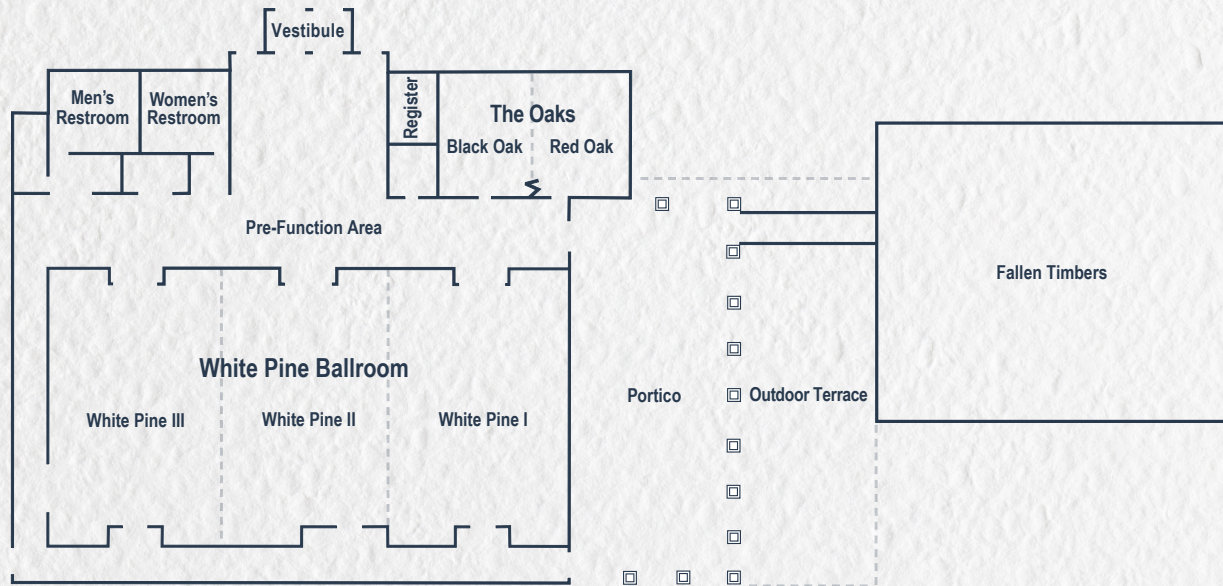

GREAT WOLF LODGE®

NORTH CAROLINA

Function Space Configurations and Specifications

Resort Accommodations

- Located in Concord, just 20 minutes northeast of downtown Charlotte
- 15,054 sq. ft. of flexible meeting space
- Six separate and configurable meeting rooms
- Customizable catering solutions built to your preference
- Complimentary high speed wireless Internet access
- 402 spacious guest suites

Room Name	Sq. Ft.	L x W x H (Ft)	Classroom	Banquet	Theater	Reception	U-Shape	Hollow Square
White Pine Ballroom (I-III)	6,600	63' x 120' x 16'	375	500	600	500	72	84
White Pine I	2,200	63' x 40' x 16'	126	140	200	150	30	42
White Pine II	2,200	63' x 40' x 16'	108	140	200	150	36	42
White Pine III	2,200	63' x 40' x 16'	126	140	200	150	30	42
The Oaks	1,254	28' x 44' x 14'	54	80	100	80	30	36
Black Oak	627	28' x 22' x 14'	27	40	50	40	18	24
Red Oak	627	28' x 22' x 14'	27	40	50	40	18	24
Fallen Timbers	4,200	70' x 60' x 18'	200	250	280	280	54	66
Pre-Function	3,000	35' - 102' x 16' 10" - 32' x 14'	N/A	N/A	N/A	400	N/A	N/A