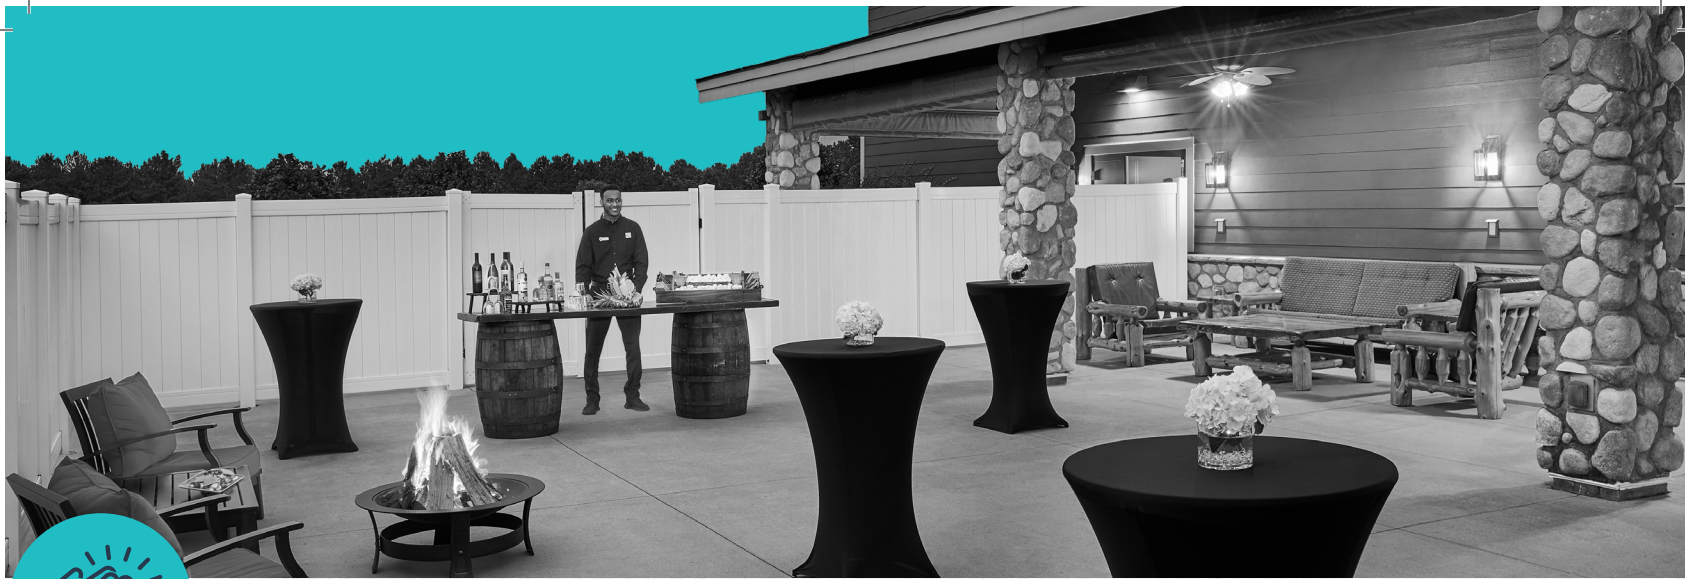

Unite **YOUR PACK**

Event Services

Collaborate with our experienced planning professionals to craft the perfect meeting or event. Whether you're in need of an intimate catered function or a one-of-a-kind event, you can be confident knowing that you'll partner with a team fully vested in your success.

Culinary Excellence

Choose from a vast array of options, from a simple continental breakfast to an upscale plated dinner, available on our banquet menus. Our chef and banquet staff take great pride in providing you and your pack an ideal, budget-friendly experience.

Audiovisual Solutions

Discover ready-to-use shared spaces complete with audiovisual solutions for your next group meeting. Enjoy complimentary Wi-Fi to maximize productivity for your group. Our on-site technical support is ready to assist if needed.

Resort Amenities

Retire to Great Wolf Lodge's oversized guest suites after a full day of productivity. Additional resort amenities available during your stay include: dining and bar options, an 84-degree indoor waterpark, a game-filled arcade, and our gift shop.

Unite your pack at
greatwolf.com/concord/venues