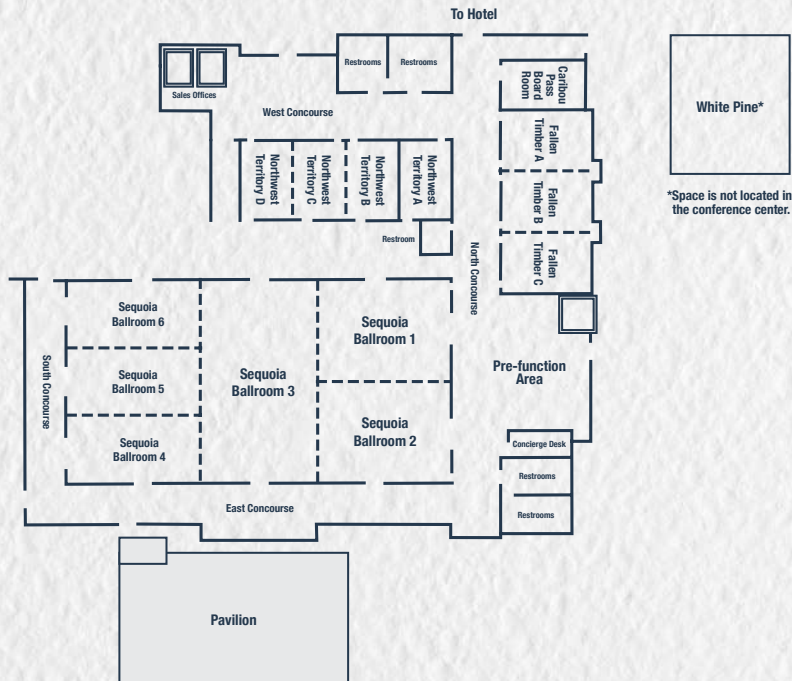

Function Space Configurations and Specifications

Resort Accommodations

- Located just 20 minutes northeast of downtown Cincinnati
- 20,341 sq. ft. of flexible meeting space
- 15 separate and configurable meeting rooms
- Customizable solutions built to your preference
- Complimentary high-speed wireless Internet access
- Complimentary on-site parking
- 401 spacious guest suites

Room Name	Sq. Ft.	L x W x H (Ft)	Classroom	Banquet	Theater	Reception	U-Shape	Hollow Square
Sequoia Ballroom 1-6	9,847	131.6' x 75' x 20'	432	660	1,036	1,094	N/A	N/A
Sequoia Ballroom 1	1,637	43.8' x 37.6' x 20'	60	90	100	100	26	42
Sequoia Ballroom 2	1,637	43.8' x 37.6' x 20'	60	90	100	100	26	42
Sequoia Ballroom 3	3,300	44' x 75' x 20'	124	200	300	300	N/A	N/A
Sequoia Ballroom 4	1,091	43.8' x 25' x 20'	44	60	70	70	18	32
Sequoia Ballroom 5	1,091	43.8' x 25' x 20'	44	60	70	70	18	32
Sequoia Ballroom 6	1,091	43.8' x 25' x 20'	44	60	70	70	18	32
Northwest Territory A	554	18.1' x 29.4' x 15'	20	20	40	40	9	18
Northwest Territory B	577	19.8' x 29.4' x 15'	28	30	50	50	15	18
Northwest Territory C	587	20' x 29.4' x 15'	28	30	50	50	15	18
Northwest Territory D	567	19.4' x 29.4' x 12'	28	30	50	50	15	18
Fallen Timbers A	750	22.8' x 33.1' x 12'	36	40	60	60	18	20
Fallen Timbers B	760	23' x 33.1' x 12'	36	40	60	60	18	20
Fallen Timbers C	750	22.8' x 33.1' x 20'	36	40	60	60	18	20
White Pine	1,975	63' x 28.5' x 10.8'	92	N/A	N/A	N/A	N/A	N/A
Caribou Pass Boardroom	554	17.10' x 30' x 12'	N/A	N/A	N/A	N/A	N/A	N/A
Pavilion	1,200	N/A	N/A	200	N/A	300	N/A	N/A
Pre-Function	2,400	N/A	N/A	N/A	N/A	N/A	N/A	N/A
Fallen Timbers A-C	2,260	68.8' x 33.1' x 12'	96	120	180	180	58	62
Northwest Territory B-D	1,731	57.9' x 29.4' x 15'	84	100	150	150	56	60