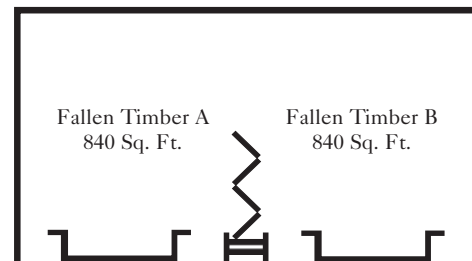

10401 Cabela Drive
 Kansas City, KS 66111
 Phone: 913.299.7001
 Fax: 913.334.3212
 E-mail: kcinfo@greatwolf.com
 Internet: greatwolf.com

MEETING ROOM CONFIGURATIONS

Great Wolf Lodge – Kansas City, KS has nearly 3,800 sq. ft. of meeting and convention space. Northwest Territory and Fallen Timber can both be partitioned into two separate breakout rooms and each meeting room comes with a large presentational wall unit which includes dry-erase board, flip chart and pull-down screen.

Great Wolf Lodge is located just off I-435 (north of I-70). Exit at State Avenue West, Great Wolf Lodge is 1/8 mile off the exit to the west.

Northwest Territory

MEETING ROOMS	DIMENSIONS	SQ. FT	RECEPTION	THEATRE	BANQUET	HOLLOW SQUARE	CLASSROOM
Northwest Territory (A,B)	70' x 30'	2,100	220	180	144	52	120
Northwest Territory A	28' x 30'	840	80	60	40	18	40
Northwest Territory B	42' x 30'	1,260	120	100	72	30	70
Fallen Timber (A,B)	42' x 30'	1,680	200	130	112	48	78
Fallen Timber A	28' x 30'	840	80	60	40	18	40
Fallen Timber B	28' x 30'	840	80	60	40	18	40