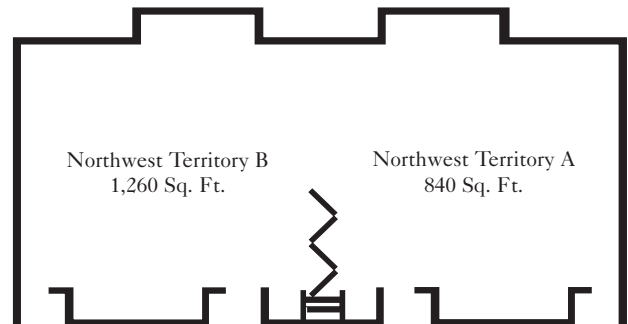

10401 Cabela Drive
 Kansas City, KS 66111
 Phone: 913.299.7001
 Fax: 913.334.3212
 E-mail: kcinfo@greatwolf.com
 Internet: greatwolf.com

MEETING ROOM CONFIGURATIONS

Great Wolf Lodge – Kansas City, KS has nearly 3,800 sq. ft. of meeting and convention space. Northwest Territory and Fallen Timber can both be partitioned into two separate breakout rooms and each meeting room comes with a large presentational wall unit which includes dry-erase board, flip chart and pull-down screen.

Great Wolf Lodge is located just off I-435 (north of I-70). Exit at State Avenue West, Great Wolf Lodge is 1/8 mile off the exit to the west.

Northwest Territory

MEETING ROOMS	DIMENSIONS	SQ. FT	RECEPTION	THEATRE	BANQUET	HOLLOW SQUARE	CLASSROOM
Northwest Territory (A,B)	70' x 30'	2,100	220	180	144	52	120
Northwest Territory A	28' x 30'	840	80	60	40	18	40
Northwest Territory B	42' x 30'	1,260	120	100	72	30	70
Fallen Timber (A,B)	42' x 30'	1,680	200	130	112	48	78
Fallen Timber A	28' x 30'	840	80	60	40	18	40
Fallen Timber B	28' x 30'	840	80	60	40	18	40