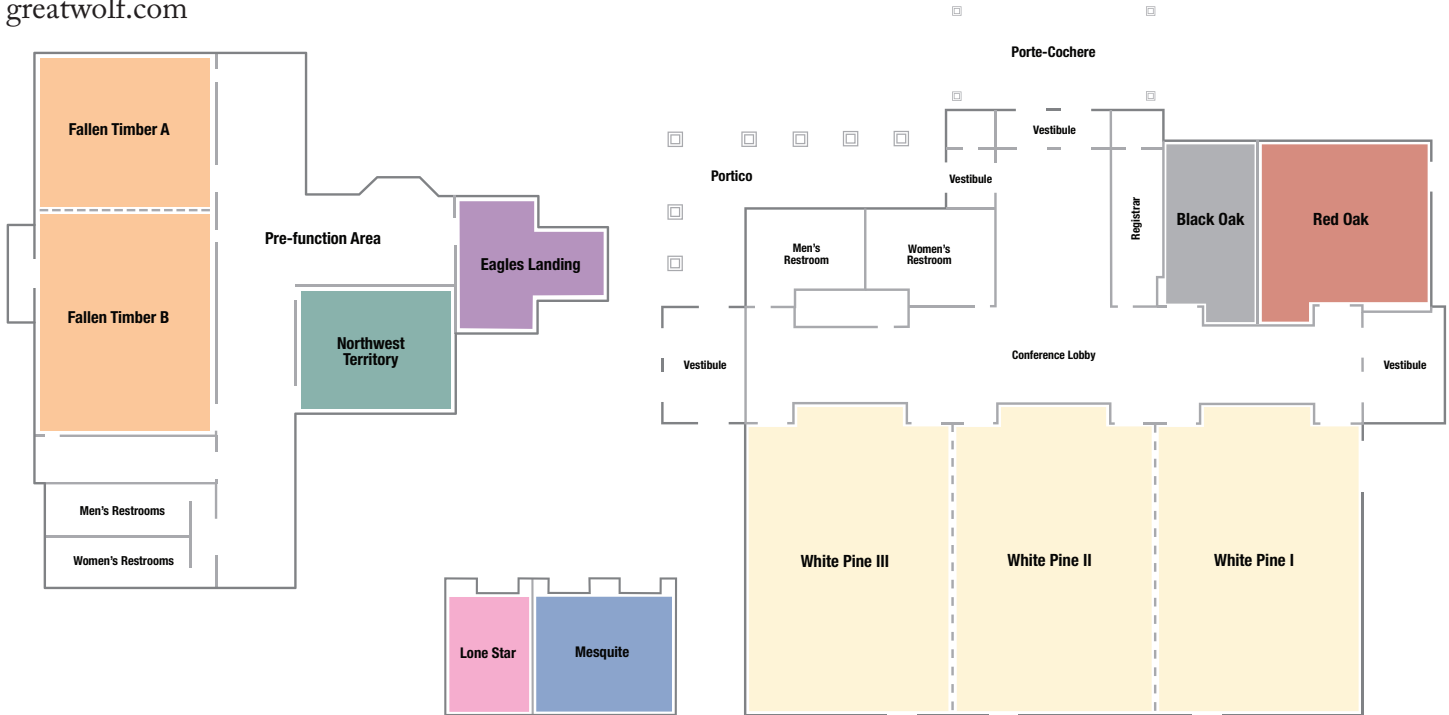

GREAT WOLF MEETINGS

At Great Wolf Lodge

100 Great Wolf Drive
 Grapevine, TX 76051
 Phone: 817.488.6510
 Fax: 817.488.6492
 greatwolf.com

MEETING ROOM CONFIGURATIONS

Great Wolf Lodge – Grapevine, TX offers over 20,000 square feet of meeting and event space ideal for the business and social needs of the community. The conference center space features our 7,350 square-foot White Pine Ballroom; six breakout and meeting rooms; two boardrooms; more than 4,000 square feet of pre-function space, plus outdoor event areas; a dedicated banquet team on-site to cater to requests; audio and visual systems; and complimentary high-speed wireless Internet access.

Room	Sq. Ft.	Ceiling Ht.	Theater	Schoolroom	Conference	Hollow Sq.	U-Shape	Reception	Banquet
White Pine Ballroom	7,350	16'	685	425	-	-	175	615	500
Salon I, II or III	2,430	16'	225	140	-	-	70	200	150
2 Salons combined	4,900	16'	455	285	-	-	115	410	310
Red Oak	1,145	10' 6"	105	65	-	28	24	90	60
Black Oak	635	10' 6"	55	35	16	18	15	45	40
Mesquite	702	12'	65	42	18	20	16	55	40
Lone Star	445	12'	-	-	8	-	-	-	-
Fallen Timber	3,120	11'	325	195	-	85	75	285	210
A	1,326	11'	130	78	32	40	35	120	80
B	1,794	11'	185	105	38	45	40	160	110
Northwest Territory	958	11'	90	60	35	38	32	90	50
Eagles Landing	858	10'	-	-	14	-	-	-	-