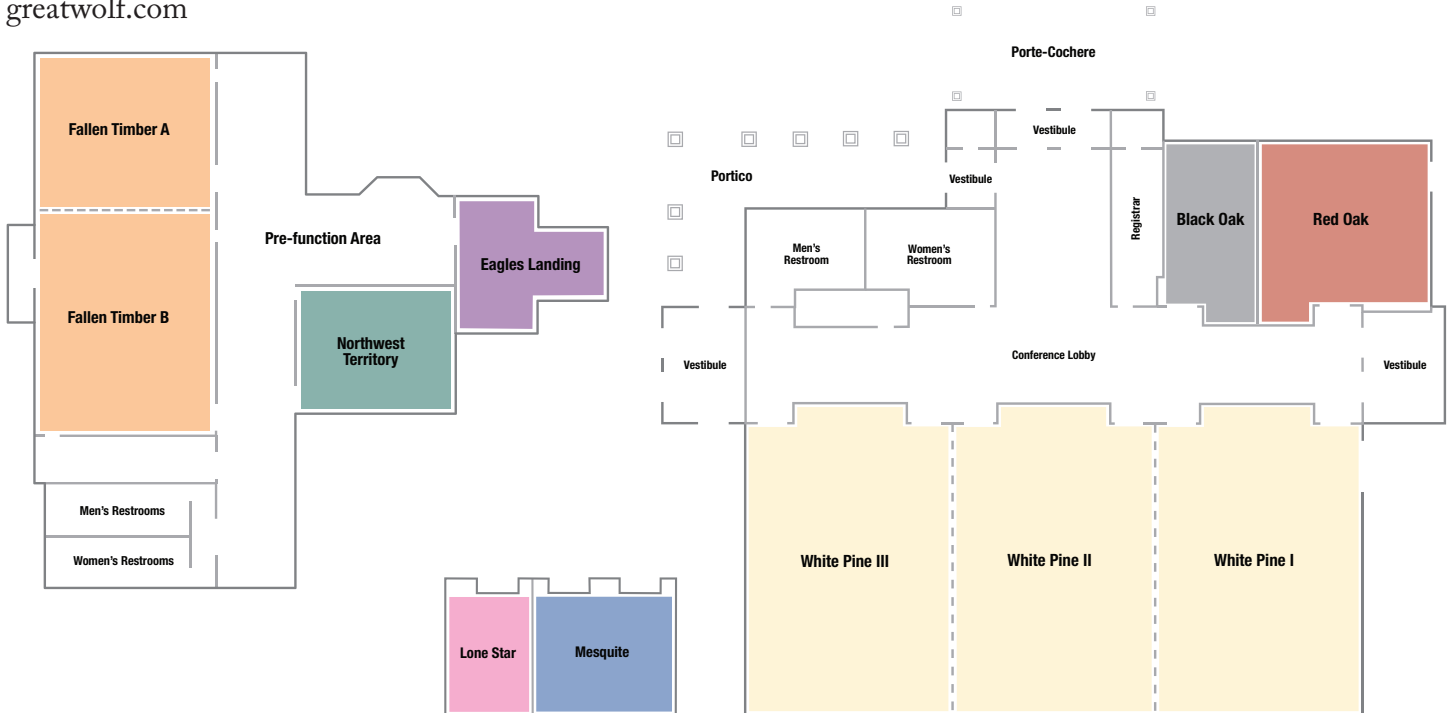

GREAT WOLF MEETINGS

At Great Wolf Lodge

100 Great Wolf Drive
 Grapevine, TX 76051
 Phone: 817.488.6510
 Fax: 817.488.6492
 greatwolf.com

MEETING ROOM CONFIGURATIONS

Great Wolf Lodge – Grapevine, TX offers over 20,000 square feet of meeting and event space ideal for the business and social needs of the community. The conference center space features our 7,350 square-foot White Pine Ballroom; six breakout and meeting rooms; two boardrooms; more than 4,000 square feet of pre-function space, plus outdoor event areas; a dedicated banquet team on-site to cater to requests; audio and visual systems; and complimentary high-speed wireless Internet access.

Room	Sq. Ft.	Ceiling Ht.	Theater	Schoolroom	Conference	Hollow Sq.	U-Shape	Reception	Banquet
White Pine Ballroom	7,350	16'	685	425	-	-	175	615	500
Salon I, II or III	2,430	16'	225	140	-	-	70	200	150
2 Salons combined	4,900	16'	455	285	-	-	115	410	310
Red Oak	1,145	10' 6"	105	65	-	28	24	90	60
Black Oak	635	10' 6"	55	35	16	18	15	45	40
Mesquite	702	12'	65	42	18	20	16	55	40
Lone Star	445	12'	-	-	8	-	-	-	-
Fallen Timber	3,120	11'	325	195	-	85	75	285	210
A	1,326	11'	130	78	32	40	35	120	80
B	1,794	11'	185	105	38	45	40	160	110
Northwest Territory	958	11'	90	60	35	38	32	90	50
Eagles Landing	858	10'	-	-	14	-	-	-	-