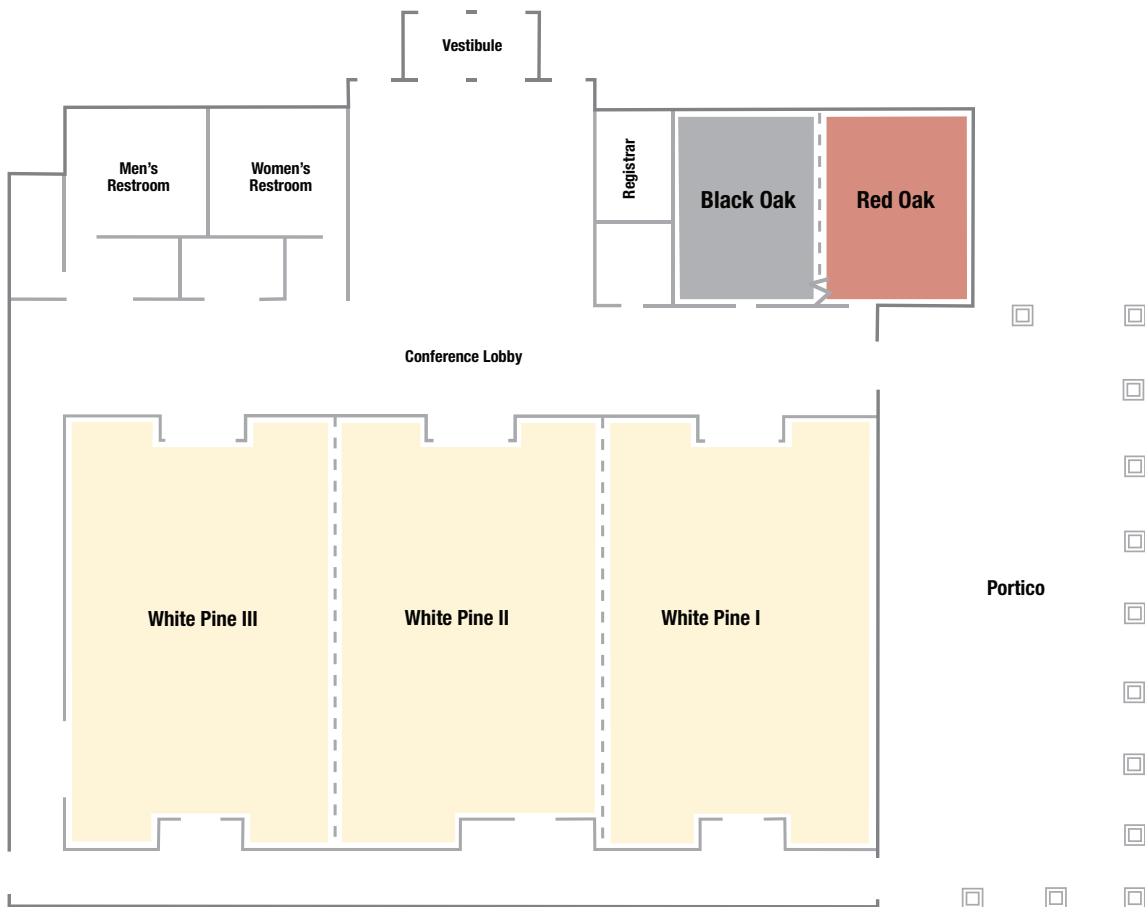

**MEETINGS**

At Great Wolf Lodge

10175 Weddington Road  
 Concord, NC 28027  
 Phone: 866.925.9653  
 Fax: 704.549.8207  
 greatwolf.com

**MEETING ROOM CONFIGURATIONS**

Great Wolf Lodge – Concord, NC offers over 18,000 square feet of meeting and event space ideal for the business and social needs of the community. The conference center space features our 6,600 square-foot White Pine Ballroom; two breakout meeting rooms; more than 4,000 square feet of pre-function space, plus outdoor event areas; a dedicated banquet team on-site to cater to requests; audio and visual systems; and complimentary high-speed wireless Internet access.

Room	Sq. Ft.	Ceiling Ht.	Theater	Classroom	10' x 10' Booth	U-Shape	Reception	Banquet
White Pine Ballroom	6,600	16'	600	325	37	50	500	400
White Pine I	2,200	16'	200	130	12	26	167	140
White Pine II	2,200	16'	200	130	12	26	167	140
White Pine III	2,200	16"	200	130	12	26	167	140
Red Oak	627	14"	40	30	-	12	50	40
Black Oak	627	14'	40	30	-	12	50	40