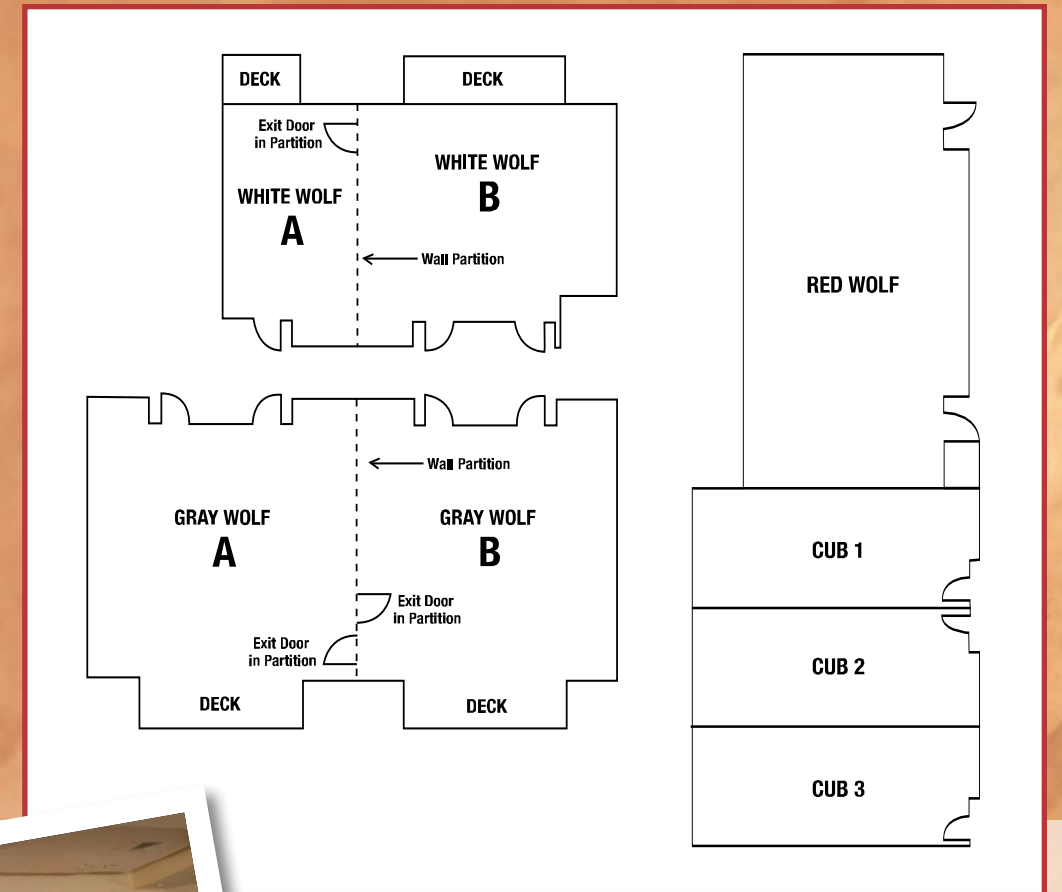

The possibilities are endless when you bring your group to Great Wolf Lodge.

At Great Wolf Lodge

Meetings/Events

Our state-of-the-art 5,400 square feet of meeting and event space is equipped for virtually any type of meeting or event. Add to that unsurpassed service by a seasoned professional staff, creative and fun team building activities and outstanding options for free time. Enjoy our 80,000 square foot indoor water park, two full-service restaurants, an AVEDA® concept spa, Northern Lights Arcade and our proximity to all of the Wisconsin Dells attractions.