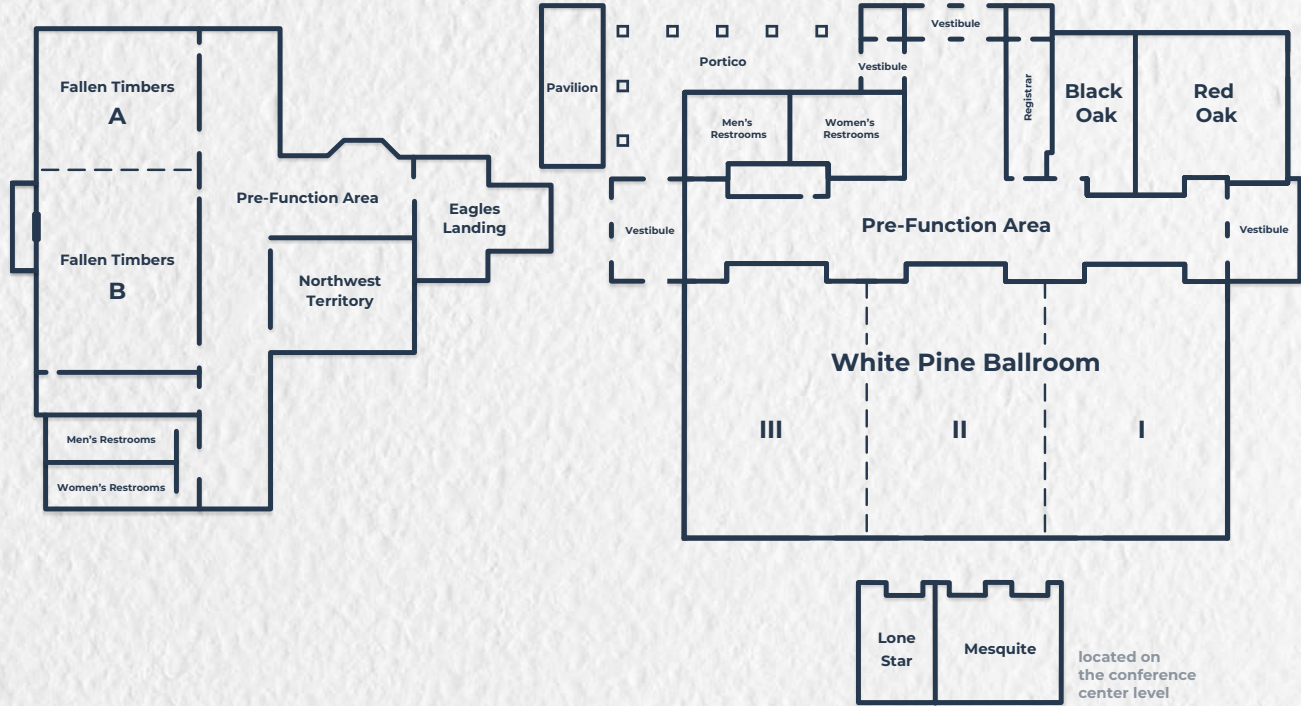

GREAT WOLF LODGE® GRAPEVINE

Function Space Configurations and Specifications

Space located on 5th floor

Conference Center

Room Name	Sq. Ft.	L x W x H (Ft)	Classroom	Banquet	Theater	Reception	U-Shape	Hollow Square
White Pine Ballroom	7,350	118' x 56' x 16'	300	400	600	615	175	N/A
White Pine I, II, III	2,244	39.5' x 56.8' x 16'	140	130	150	200	50	50
White Pine (Two Combined)	4,900	79' x 56.8' x 16'	285	260	300	410	100	N/A
Red Oak	1,445	33' x 32' x 10.6'	50	60	85	90	24	25
Black Oaks	635	17' x 32' x 10.6'	35	30	55	45	15	15
Mesquite	702	28' x 22' x 12'	42	40	65	55	16	20
Lone Star	445	16' x 22' x 12'	N/A	N/A	N/A	N/A	N/A	N/A
Fallen Timbers (A-B)	3,120	80' x 39' x 11'	160	200	300	285	75	N/A
Fallen Timbers A	1,326	34' x 39' x 11'	60	80	140	120	35	40
Fallen Timbers B	1,794	46' x 39' x 11'	90	90	160	160	40	45
Northwest Territory	958	34' x 28' x 11'	40	50	60	90	32	30
Eagles Landing	858	33' x 26' x 10'	N/A	N/A	N/A	N/A	N/A	N/A
Pavilion	2,700	44' x 70'	N/A	170	N/A	200	N/A	N/A
Pre-Function	5,500	N/A	N/A	N/A	N/A	N/A	N/A	N/A

Resort Accommodations

- Located minutes from DFW International Airport
- 23,413 sq. ft. of flexible meeting space
- 11 separate and configurable meeting rooms
- Full service catering options
- Complimentary high speed wireless Internet access
- Complimentary on-site parking
- 605 spacious guest suites