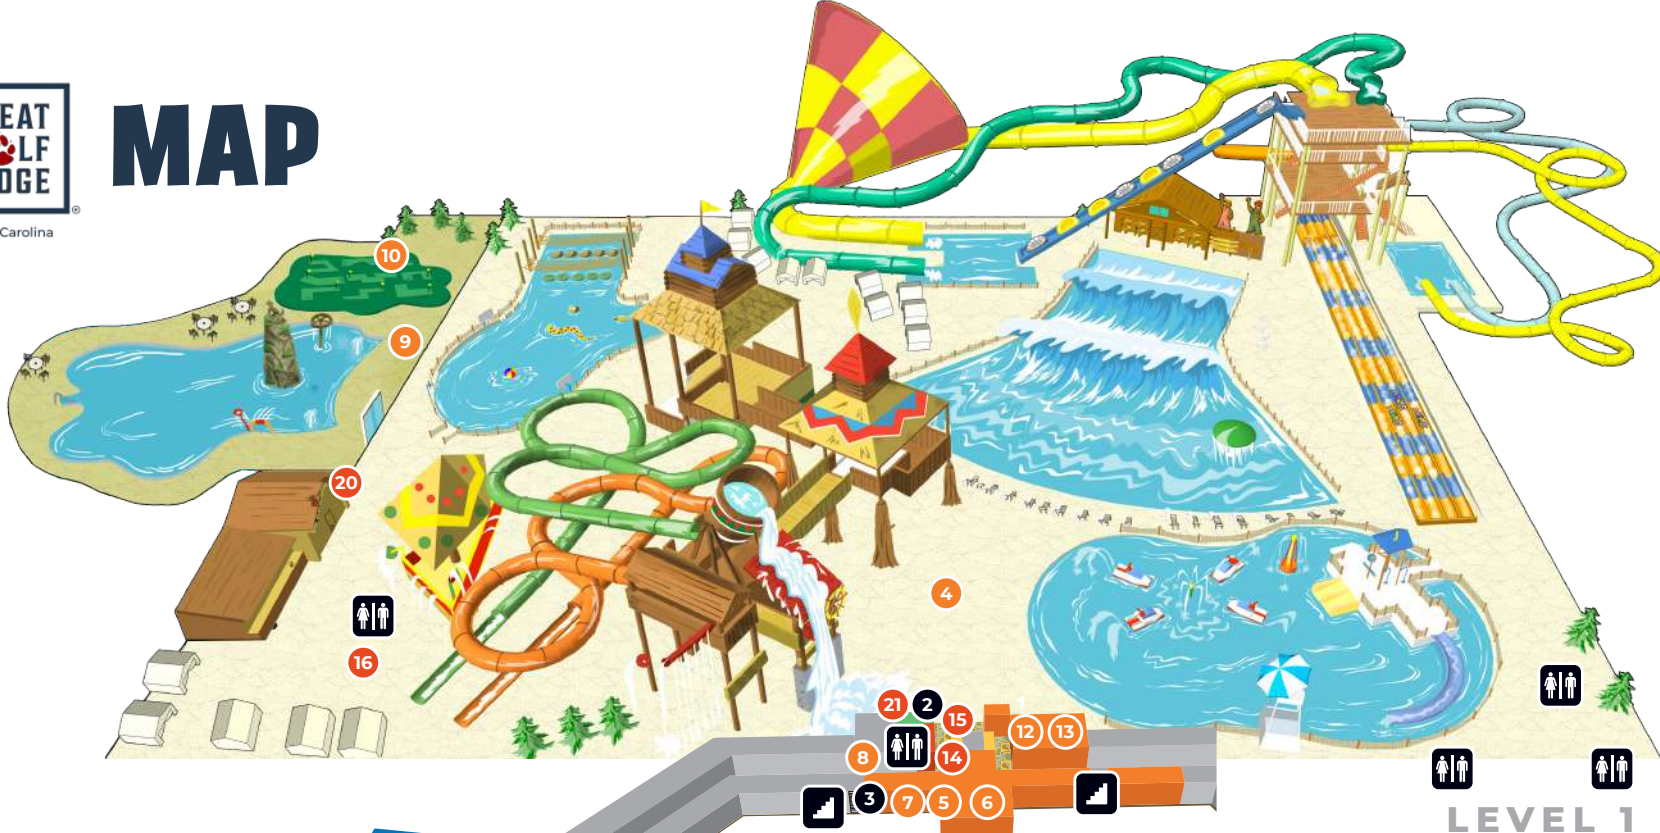

MAP

North Carolina

- Restrooms
- Elevator
- Stairs

LEVEL 1

LEVEL 2

LEVEL 3

TO GUEST ROOMS

TO GUEST ROOMS

TO GUEST ROOMS

TO GUEST ROOMS

GUEST SERVICES

- 1 **Front Desk and Guest Services**
- 2 **Splash Services**
- 3 **Fitness Center**

ATTRACTIONS

- 4 **Wiley's Waterpark**
Pools, slides and water activities for every age
- 5 **Ten Paw Alley**
Pint-size bowling for the whole family
- 6 **Northern Lights Arcade**
The newest games, plus prizes
- 7 **Atomic Rush**
A fast-paced, light-chasing challenge

DINING

- 8 **Howlywood XD Theater**
A multi-sensory 4-D thrill ride
- 9 **Howl in One Mini Golf**
Nine challenging holes
- 10 **Howlers Peak Ropes Course**
An elevated obstacle course on ropes
- 11 **MagiQuest, Compass Quest, Shadow Quest**
An interactive adventure game
- 12 **Olivers Mining Sluice**
A sand-sifting hunt for gemstones
- 13 **Laser Tag**
Fast-paced, laser-dodging family adventure
- 14 **Bear Paw Sweets & Eats**
Cupcakes, ice cream and baked goods
- 15 **Hungry as a Wolf**
Pizza, pasta, and other Italian favorites
- 16 **Buckets**
Burgers, sandwiches, salads and snacks
- 17 **The Loose Moose Cottage**
A buffet for every meal of the day
- 18 **Dunkin'**
Coffee, donuts and breakfast sandwiches
- 19 **Lodge Wood Fired Grill**
Locally-sourced food and beverages
- 20 **Grizzly Robs (Seasonal)**
Poolside soft drinks, cocktails and ice-cold beer
- 21 **The Watering Hole**
Poolside soft drinks, cocktails and ice-cold beer

SHOPPING

- 22 **Bear Essentials Swim Shop**
Swimwear, goggles, flip-flops and towels
- 23 **Buckhorn Exchange**
Souvenirs, gifts and vacation essentials
- 24 **Build-A-Bear Workshop**
Create-your-own stuffed toys
- 25 **Great Wolf Candy Company**
A wide assortment of candy and other sweets
- 26 **Freshwoods Market**
Meals, snacks and beverages to grab and go