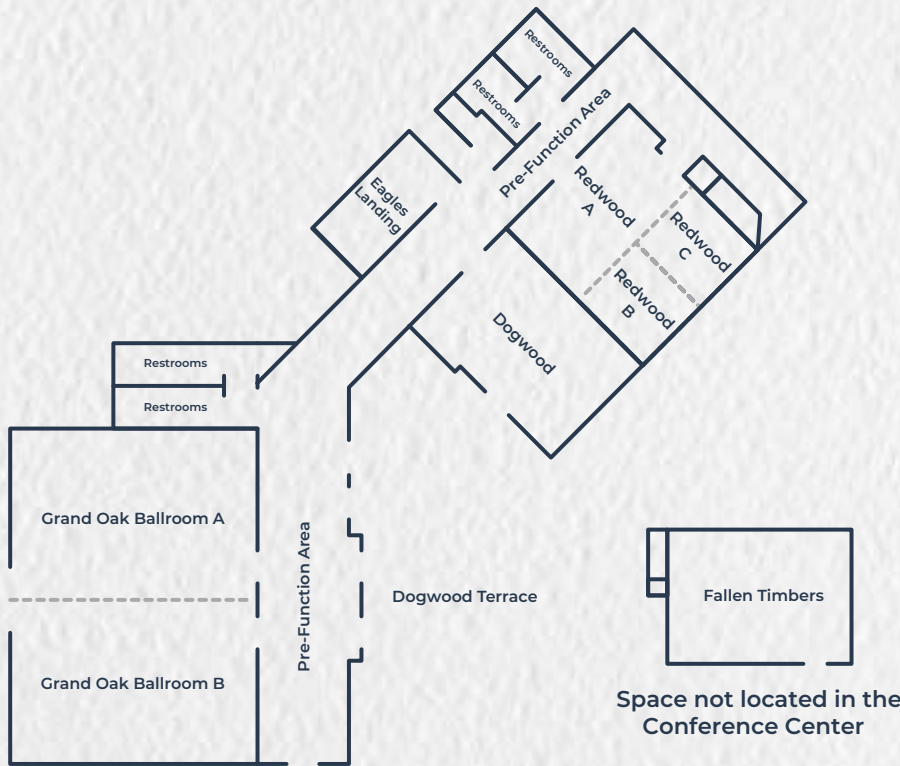

Function Space Configurations and Specifications

Resort Accommodations

- Conveniently located off I-64, just minutes from historic Colonial Williamsburg
- 13,534 sq. ft. of flexible meeting space
- Eight separate and configurable meeting rooms
- Catering solutions built to your preference and budget
- Complimentary high-speed wireless Internet access
- Complimentary on-site parking
- 405 spacious guest suites

Room Name	Sq. Ft.	L x W x H (Ft)	Classroom	Banquet	Theater	Reception	U-Shape	Hollow Square
Grand Oak Ballroom (A-B)	4,524	58' x 78' x 14'	200	320	450	453	75	100
Grand Oak Ballroom A	2,262	39' x 58' x 14'	100	160	225	230	30	40
Grand Oak Ballroom B	2,262	39' x 58' x 14'	100	160	225	230	30	40
Grand Oak Pre-Function	1,020	N/A	N/A	N/A	N/A	140	N/A	N/A
Redwood (A-C)	1,406	37' x 38' x 11'	80	110	155	147	30	38
Redwood A	814	37' x 22' x 11'	54	64	88	84	12	18
Redwood B	306	18' x 17' x 11'	21	24	30	32	8	10
Redwood C	306	18' x 17' x 11'	21	24	30	32	8	10
Redwood (B-C)	629	37' x 17' x 11'	39	52	66	63	12	14
Redwood Pre-Function	900	N/A	N/A	N/A	N/A	N/A	N/A	N/A
Dogwood	1,200	30' x 40' x 11'	80	100	110	126	30	32
Dogwood Outdoor Terrace	2,800	N/A	N/A	200	200	200	N/A	N/A
Eagles Landing-Boardroom	472	15' x 31.5' x 11'	N/A	N/A	N/A	N/A	N/A	N/A
Fallen Timbers	1,212	N/A	54	90	120	120	32	40