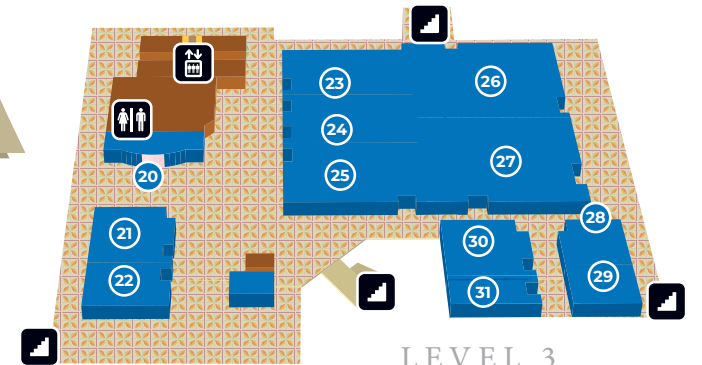

Southern California

MAP

LOWER LEVEL

LOBBY LEVEL

LEVEL 3

- Restrooms
- Elevator
- Stairs

GUEST SERVICES

- 1 Front Desk and Guest Services**
- 2 Splash Service**
Towels, first aid and cabana rental

GROUPS & MEETINGS

- 20 Reception**
- 21 Blue Oak I**
- 22 Blue Oak II**
- 23 Redwood I**
- 24 Redwood II**
- 25 Redwood III**
- 26 Redwood IV**
- 27 Redwood V**
- 28 Sugar Pine I**
- 29 Sugar Pine II**
- 30 White Pine I**
- 31 White Pine II**
- 32 Celebration Room**