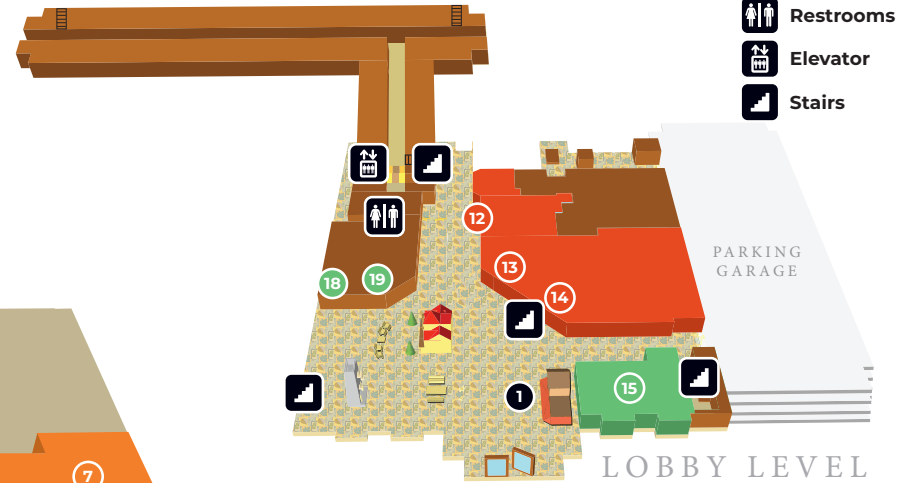

Southern California

MAP

LOWER LEVEL

LOBBY LEVEL

LEVEL 3

- Restrooms
- Elevator
- Stairs

GUEST SERVICES

- 1 Front Desk and Guest Services**
- 2 Splash Service**
Towels, first aid and cabana rental

DINING

- 8 Bear Paw Sweets & Eats**
Cupcakes, ice cream and baked goods
- 9 Hungry as a Wolf**
Pizza, pasta, and other Italian favorites
- 10 Buckets**
Burgers, sandwiches, salads and snacks
- 11 Grizzly Jack's Bar And Grill**
Outdoor oasis featuring food and beverages
- 12 Dunkin'**
Coffee, donuts and breakfast sandwiches
- 13 Lodge Wood Fired Grill**
Locally-sourced food and beverages
- 14 The Loose Moose Cottage**
A buffet for breakfast and dinner
- 15 Freshwoods**
Meals, snacks and beverages to grab and go

SHOPPING

- 16 Build-A-Bear Workshop**
Create-your-own stuffed toys
- 17 Bear Essentials Swim Shop / Bear Track Landing Waterpark**
Swimwear, goggles, flip-flops and towels
- 18 Buckhorn Exchange**
Souvenirs, gifts and vacation essentials
- 19 Great Wolf Candy Company**
A wide assortment of candy and other sweets

GROUPS & MEETINGS

- 20 Reception**
- 21 Blue Oak I**
- 22 Blue Oak II**
- 23 Redwood I**
- 24 Redwood II**
- 25 Redwood III**
- 26 Redwood IV**
- 27 Redwood V**
- 28 Sugar Pine I**
- 29 Sugar Pine II**
- 30 White Pine I**
- 31 White Pine II**
- 32 Celebration Room**